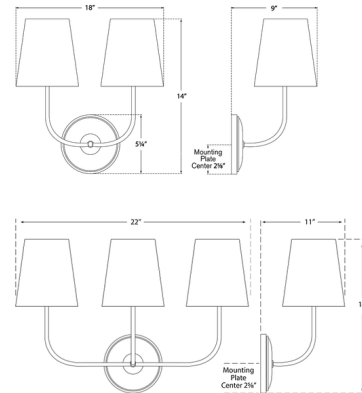

By Visual Comfort Signature

Description

The Vendome Multi Light Wall Sconce reflects the refined symmetry and balance of Georgian design, interpreted with timeless elegance. Its gently curved arms nod to traditional candlelight forms, while slender, tapered shades casts a soft, flattering glow throughout your space.

Shown in bronze / linen

Specifications

COLOR	Linon
BODY FINISH	Bronze
WATTAGE	120W
DIMMER	Standard 120V
DIMENSIONS	22"W x 14"H x 11"D
BULB NOT INCLUDED	3 x A19/Medium (E26)/40W/120V Incandescent
OTHER BULB OPTIONS	3 x A19/Medium (E26)/120V LED