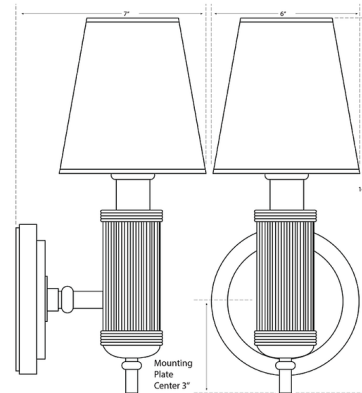

Lightology

lightology.com
866-954-4489
05-18-26

Project: _____

Company: _____

Location: _____ Fixture Type: _____

SPEC #: **VCG1243740**

Approved On: _____ Approved By: _____

Longacre Wall Sconce By Visual Comfort Signature

Description

A thick knurled stem gives the Longacre Wall Sconce bold character and a hint of industrial style. A linen shade balances the look, shining with a warm glow as it diffuses the light.

Shown in hand-rubbed antique brass / linen

Specifications

COLOR	Linen
BODY FINISH	Hand-Rubbed Antique Brass
WATTAGE	60W
DIMMER	Included
DIMENSIONS	6"W x 14"H x 7"D
BULB NOT INCLUDED	1 x A19/Medium (E26)/60W/120V Incandescent
OTHER BULB OPTIONS	1 x A19/Medium (E26)/120V LED