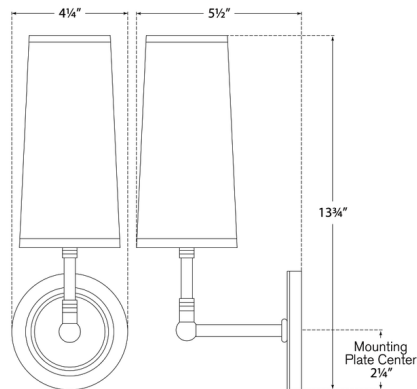

By Visual Comfort Signature

Description

The Ziyi Wall Sconce pairs a simple angular frame with a slim, subtly tapered shade for a tailored look that elevates your space. Place it on either side of a fireplace, or use it to illuminate an entryway or hallway.

Shown in hand-rubbed antique brass / linen

Specifications

COLOR	Linen
BODY FINISH	Hand-Rubbed Antique Brass
WATTAGE	25W
DIMMER	Standard 120V
DIMENSIONS	4.25"W x 13.75"H x 5.5"D
BULB NOT INCLUDED	1 x B11/Candelabra (E12)/25W/120V Incandescent
OTHER BULB OPTIONS	1 x B11/Candelabra (E12)/120V LED