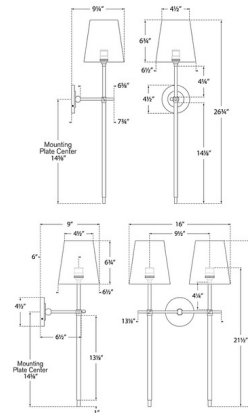

### Specifications

COLOR	Linon
BODY FINISH	Antique Nickel
WATTAGE	60W
DIMMER	Standard 120V
DIMENSIONS	6.5"W x 26.75"H x 9.25"D
BULB NOT INCLUDED	1 x A19/Medium (E26)/60W/120V Incandescent
OTHER BULB OPTIONS	1 x A19/Medium (E26)/120V LED