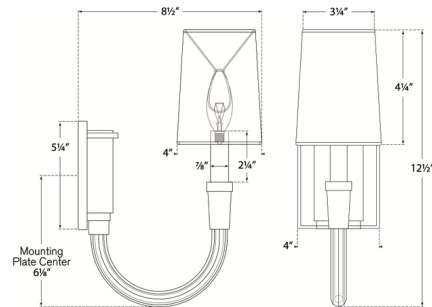

Shown in polished nickel / linen

Specifications

COLOR	Linen
BODY FINISH	Polished Nickel
WATTAGE	40W
DIMMER	Standard 120V
DIMENSIONS	4"W x 12.5"H x 8.5"D
BULB NOT INCLUDED	1 x B11/Candelabra (E12)/40W/120V Incandescent
OTHER BULB OPTIONS	1 x B11/Candelabra (E12)/120V LED