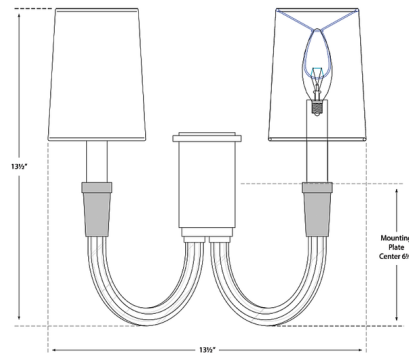

Description

With its curved crystal arms and clean silhouette, the Vivian Double Wall Sconce makes a chic statement in any room. The linen shades diffuse the light, casting warm ambient illumination throughout.

Shown in hand-rubbed antique brass / linen

Specifications

COLOR Linen
BODY FINISH Hand-Rubbed Antique Brass
WATTAGE 80W
DIMMER Standard 120V
DIMENSIONS 13.5"W x 13.5"H x 8.5"D
BULB NOT INCLUDED 2 x B11/Candelabra (E12)/40W/120V Incandescent
OTHER BULB OPTIONS 2 x B11/Candelabra (E12)/120V LED