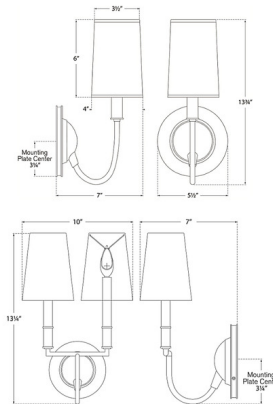

### Description

The Elkins Wall Sconce brings a clean, decorative beauty to your interior space. The smooth frame is topped with elongated shades that casts warm light across your room.

Shown in bronze / hand-rubbed antique brass / linen

### Specifications

COLOR	.....	Linen
BODY FINISH	.....	Bronze / Hand-Rubbed Antique Brass
WATTAGE	.....	40W
DIMMER	.....	Standard 120V
DIMENSIONS	.....	5.5"W x 13.75"H x 7"D
BULB NOT INCLUDED	.....	1 x B11/Candelabra (E12)/40W/120V Incandescent
OTHER BULB OPTIONS	.....	1 x B10/Candelabra (E12)/120V Incandescent 1 x B10/Candelabra (E12)/120V LED 1 x B11/Candelabra (E12)/120V LED