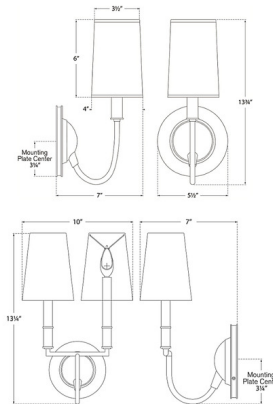

By Visual Comfort Signature

Description

The Elkins Wall Sconce brings a clean, decorative beauty to your interior space. The smooth frame is topped with elongated shades that casts warm light across your room.

Shown in bronze / hand-rubbed antique brass / linen

Specifications

COLOR Linen
BODY FINISH Bronze / Hand-Rubbed Antique Brass
WATTAGE 40W
DIMMER Standard 120V
DIMENSIONS 5.5"W x 13.75"H x 7"D
BULB NOT INCLUDED 1 x B11/Candelabra (E12)/40W/120V Incandescent
OTHER BULB OPTIONS 1 x B10/Candelabra (E12)/120V Incandescent 1 x B10/Candelabra (E12)/120V LED 1 x B11/Candelabra (E12)/120V LED