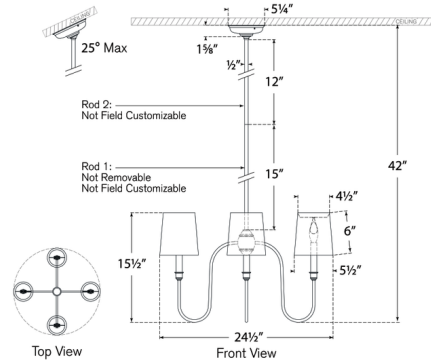

### Specifications

COLOR	.....	Linen
BODY FINISH	.....	Polished Nickel
WATTAGE	.....	240W
DIMMER	.....	Standard 120V
DIMENSIONS	.....	24.5"W x 15.5"H
BULB NOT INCLUDED	.....	4 x B11/Candelabra (E12)/60W/120V Incandescent
OTHER BULB OPTIONS	.....	4 x B11/Candelabra (E12)/120V LED