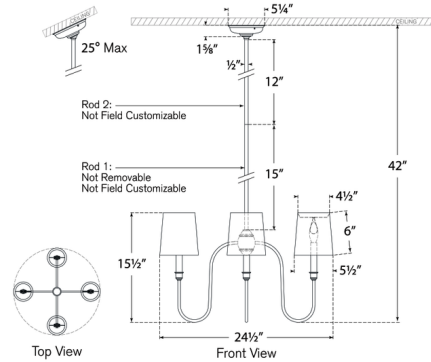

Shown in polished nickel / linen

Specifications

COLOR	Linen
BODY FINISH	Polished Nickel
WATTAGE	240W
DIMMER	Standard 120V
DIMENSIONS	24.5"W x 15.5"H
BULB NOT INCLUDED	4 x B11/Candelabra (E12)/60W/120V Incandescent
OTHER BULB OPTIONS	4 x B11/Candelabra (E12)/120V LED