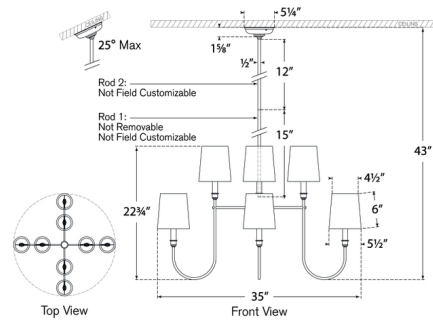

Shown in hand-rubbed antique brass / linen

Specifications

COLOR	Linen
BODY FINISH	Hand-Rubbed Antique Brass
WATTAGE	480W
DIMMER	Standard 120V
DIMENSIONS	35"W x 22.75"H
BULB NOT INCLUDED	8 x B11/Candelabra (E12)/60W/120V Incandescent
OTHER BULB OPTIONS	8 x B11/Candelabra (E12)/120V LED