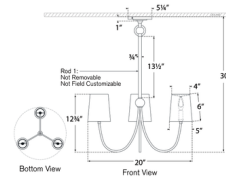

Shown in hand-rubbed antique brass / linen

Specifications

COLOR	Linon
BODY FINISH	Hand-Rubbed Antique Brass
WATTAGE	480W
DIMMER	Standard 120V
DIMENSIONS	26.5"W x 22"H
BULB NOT INCLUDED	8 x B11/Candelabra (E12)/60W/120V Incandescent
OTHER BULB OPTIONS	8 x B11/Candelabra (E12)/120V LED