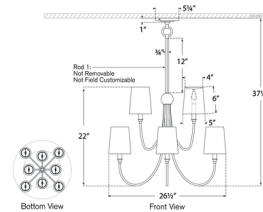

Shown in hand-rubbed antique brass / linen

Specifications

COLOR	Linon
BODY FINISH	Hand-Rubbed Antique Brass
WATTAGE	480W
DIMMER	Standard 120V
DIMENSIONS	26.5"W x 22"H
BULB NOT INCLUDED	8 x B11/Candelabra (E12)/60W/120V Incandescent
OTHER BULB OPTIONS	8 x B11/Candelabra (E12)/120V LED