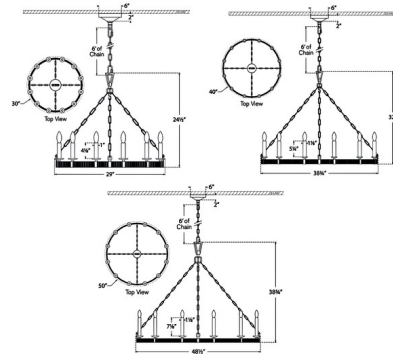

### Specifications

COLOR	N/A
BODY FINISH	Natural Rattan / Antique Burnished Brass
WATTAGE	66W
DIMMER	Standard 120V
DIMENSIONS	30"W x 24.5"H
BULB NOT INCLUDED	12 x B11/Candelabra (E12)/5.5W/120V LED

CLICK TO VIEW PRODUCT