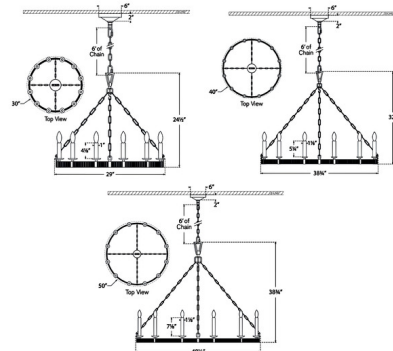

Shown in natural rattan / antique burnished brass

Specifications

COLOR	N/A
BODY FINISH	Natural Rattan / Antique Burnished Brass
WATTAGE	66W
DIMMER	Standard 120V
DIMENSIONS	30"W x 24.5"H
BULB NOT INCLUDED	12 x B11/Candelabra (E12)/5.5W/120V LED