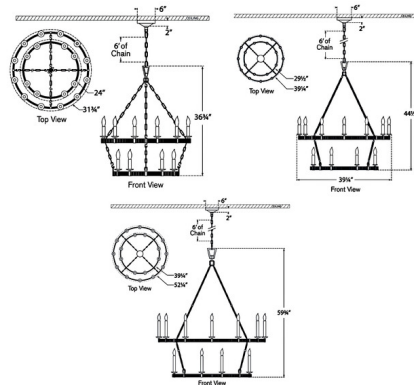

Shown in antique-burnished brass / rattan

Specifications

COLOR Rattan
BODY FINISH Antique-Burnished Brass
WATTAGE 110W
DIMMER Standard 120V
DIMENSIONS 39.25"W x 44.5"H
BULB NOT INCLUDED 20 x C11/Candelabra (E12)/5.5W/120V LED