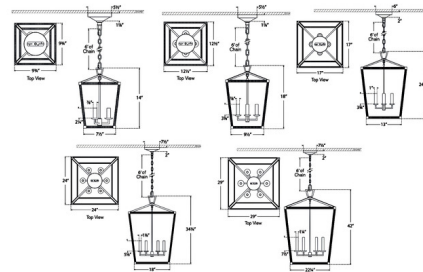

Shown in antique burnished brass / natural rattan

Specifications

COLOR Natural Rattan
BODY FINISH Antique Burnished Brass
WATTAGE 16.5W
DIMMER Standard 120V
DIMENSIONS 9.75"W x 14"H
BULB NOT INCLUDED 3 x C11/Candelabra (E12)/5.5W/120V LED

Technical Information

PRODUCT DIMENSIONS Adjustable Chain Length: 72"

CLICK TO VIEW PRODUCT

Notes: