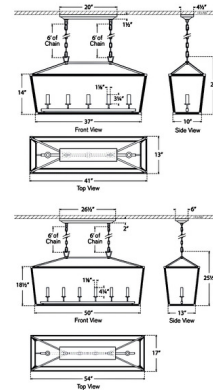

Specifications

COLOR Natural Rattan
 BODY FINISH Antique Burnished Brass
 WATTAGE 27.5W
 DIMMER Standard 120V
 DIMENSIONS 41"L x 13"W x 14"H
 BULB NOT INCLUDED 5 x C11/Candelabra (E12)/5.5W/120V LED

Technical Information

PRODUCT DIMENSIONS Two Adjustable Chain Lengths: 72"

Shown in antique burnished brass / natural rattan

CLICK TO VIEW PRODUCT

Notes: