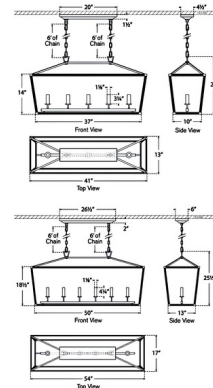

Specifications

COLOR Natural Rattan
 BODY FINISH Antique Burnished Brass
 WATTAGE 27.5W
 DIMMER Standard 120V
 DIMENSIONS 41"L x 13"W x 14"H
 BULB NOT INCLUDED 5 x C11/Candelabra (E12)/5.5W/120V LED

Technical Information

PRODUCT DIMENSIONS Two Adjustable Chain Lengths: 72"

Notes:

Shown in antique burnished brass / natural rattan

CLICK TO VIEW PRODUCT