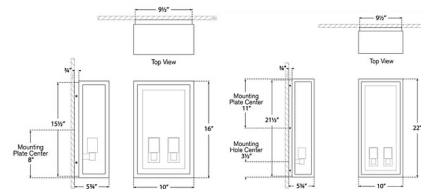

Shown in aged iron / clear

Specifications

COLOR Clear
BODY FINISH Aged Iron
WATTAGE 16W
DIMMER Standard 120V
DIMENSIONS 10"W x 16"H x 5.75"D
BULB NOT INCLUDED 2 x T10/Medium (E26)/8W/120V LED

CLICK TO VIEW PRODUCT