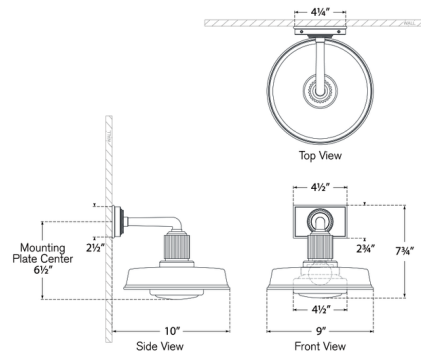

By Visual Comfort Signature

Description

The Ruhlmann Small Wall Sconce is rich in factory-inspired details, from the pan shade with ribbed socket holder to the gear-like design on the backplate. Light is diffused through white glass, providing even ambient illumination. Use this light to add a touch of industrial or farmhouse style to living rooms, entryways and bathrooms. Note: Fixture does not cover a standard US junction box and requires a 2 x 4 inch junction box.

Shown in bronze / white

Specifications

COLOR	White
BODY FINISH	Bronze
WATTAGE	7W
DIMMER	Standard 120V
DIMENSIONS	9"W x 7.75"H x 10"D
BULB NOT INCLUDED	1 x G16.5/Medium (E26)/7W/120V LED

CLICK TO VIEW PRODUCT