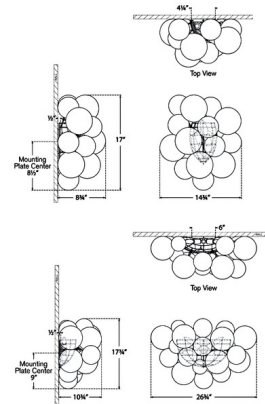

Description

The Talia Wall Sconce will enhance your interior environment with its enchanting design. A collection of swirled artisanal glass orbs in different sizes is elegantly positioned on a metal framework, creating a warm interplay of shadows throughout your space.

Shown in burnished silver leaf / clear

Specifications

COLOR Clear
 BODY FINISH Burnished Silver Leaf
 WATTAGE 5W
 DIMMER Standard 120V
 DIMENSIONS 14.75"W x 17"H x 8.75"D
 BULB NOT INCLUDED 2 x T6/Candelabra (E12)/2.5W/120V LED