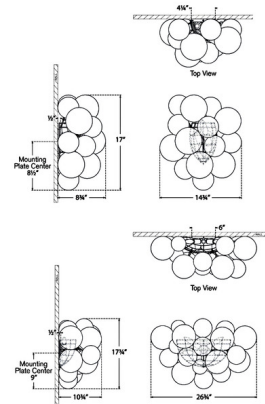

By Visual Comfort Signature

Description

The Talia Wall Sconce will enhance your interior environment with its enchanting design. A collection of swirled artisanal glass orbs in different sizes is elegantly positioned on a metal framework, creating a warm interplay of shadows throughout your space.

Shown in burnished silver leaf / clear

Specifications

COLOR Clear
 BODY FINISH Burnished Silver Leaf
 WATTAGE 5W
 DIMMER Standard 120V
 DIMENSIONS 14.75"W x 17"H x 8.75"D
 BULB NOT INCLUDED 2 x T6/Candelabra (E12)/2.5W/120V LED