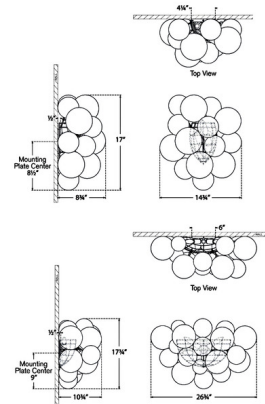

By Visual Comfort Signature

Description

The Talia Wall Sconce will enhance your interior environment with its enchanting design. A collection of swirled artisanal glass orbs in different sizes is elegantly positioned on a metal framework, creating a warm interplay of shadows throughout your space.

Shown in gild / clear

Specifications

COLOR	Clear
BODY FINISH	Gild
WATTAGE	5W
DIMMER	Standard 120V
DIMENSIONS	14.75"W x 17"H x 8.75"D
BULB NOT INCLUDED	2 x T6/Candelabra (E12)/2.5W/120V LED

CLICK TO VIEW PRODUCT