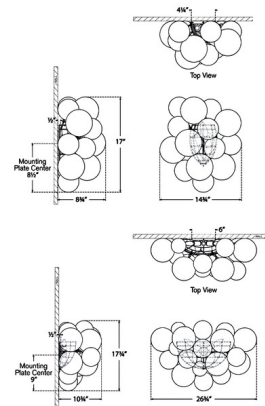

Description

The Talia Wall Sconce will enhance your interior environment with its enchanting design. A collection of swirled artisanal glass orbs in different sizes is elegantly positioned on a metal framework, creating a warm interplay of shadows throughout your space.

Shown in gild / clear

Specifications

COLOR	Clear
BODY FINISH	Gild
WATTAGE	5W
DIMMER	Standard 120V
DIMENSIONS	14.75"W x 17"H x 8.75"D
BULB NOT INCLUDED	2 x T6/Candelabra (E12)/2.5W/120V LED

CLICK TO VIEW PRODUCT