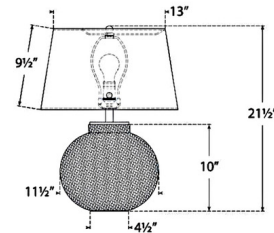

By Visual Comfort Signature

Description

The Avedon Small Table Lamp infuses your interior with a coastal ambiance complemented by elements of farmhouse design. Its globe structure is elegantly crowned with a tapered linen shade. A dimmer switch is conveniently positioned on the lamp socket.

Shown in plaster white / linen

Specifications

COLOR Linen
BODY FINISH Plaster White
WATTAGE 15W
DIMMER Included
DIMENSIONS 16"W x 21.5"H
BULB NOT INCLUDED 1 x A19/Medium (E26)/15W/120V LED

Technical Information

PRODUCT DIMENSIONS Cord: 120"

CLICK TO VIEW PRODUCT

Notes: