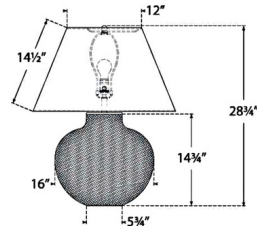

Shown in plaster white / linen

Specifications

COLOR Linen
BODY FINISH Plaster White
WATTAGE 15W
DIMMER Included
DIMENSIONS 23"W x 28.75"H
BULB NOT INCLUDED 1 x A19/Medium (E26)/15W/120V LED

Technical Information

PRODUCT DIMENSIONS Cord: 120"

CLICK TO VIEW PRODUCT

Notes: