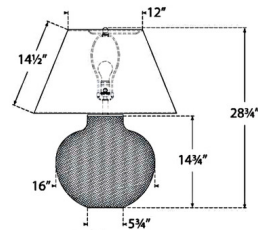

Shown in plaster white / linen

Specifications

COLOR Linen
BODY FINISH Plaster White
WATTAGE 15W
DIMMER Included
DIMENSIONS 23"W x 28.75"H
BULB NOT INCLUDED 1 x A19/Medium (E26)/15W/120V LED

Technical Information

PRODUCT DIMENSIONS Cord: 120"

CLICK TO VIEW PRODUCT

Notes: