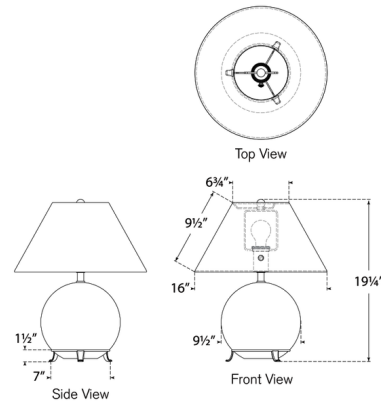

Shown in alabaster / linen

Specifications

COLOR	Linen
BODY FINISH	Alabaster
WATTAGE	15W
DIMMER	Included
DIMENSIONS	16"W x 19.25"H
BULB NOT INCLUDED	1 x A19/Medium (E26)/15W/120V LED

CLICK TO VIEW PRODUCT