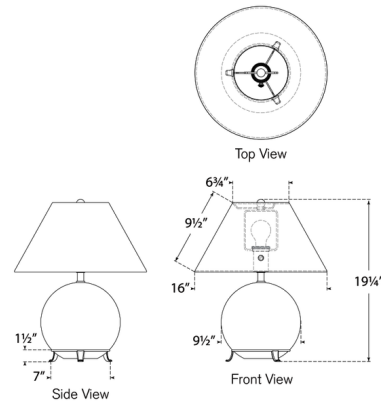

Shown in alabaster / linen

Specifications

COLOR Linen
BODY FINISH Alabaster
WATTAGE 15W
DIMMER Included
DIMENSIONS 16"W x 19.25"H
BULB NOT INCLUDED 1 x A19/Medium (E26)/15W/120V LED

CLICK TO VIEW PRODUCT