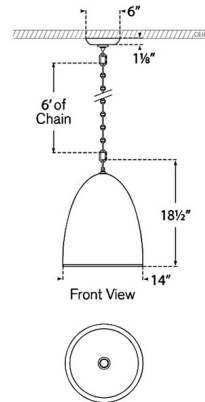

By Visual Comfort Signature

Description

The Elliot Dome Pendant brings a refined, yet rugged, look to your interior space. The decorative chain holds a smooth concrete dome that casts a warm glow of light down through your room.

Shown in antique brass / portland gray

Specifications

COLOR Portland Gray
BODY FINISH Antique Brass
WATTAGE 15W
DIMMER Standard 120V
DIMENSIONS 14"W x 18.5"H
BULB NOT INCLUDED 1 x A19/Medium (E26)/15W/120V LED

Technical Information

PRODUCT DIMENSIONS Adjustable Chain Length: 72"

CLICK TO VIEW PRODUCT

Notes: