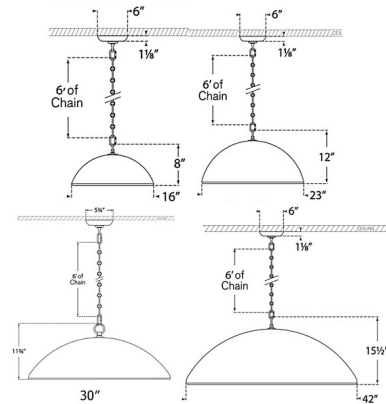

## Elliot Wide Dome Pendant

By Visual Comfort Signature

### Description

The Elliot Wide Dome Pendant brings a refined, yet rugged, look to your interior space. The decorative chain holds a smooth concrete dome that casts a warm glow of light down through your room. Note: Due to the weight of the 30 inch and 42 inch fixtures, additional ceiling support is required.

### Specifications

COLOR . . . . . Portland Gray  
 BODY FINISH . . . . . Antique Brass  
 WATTAGE . . . . . 6.5W  
 DIMMER . . . . . Standard 120V  
 DIMENSIONS . . . . . 16"W x 8"H  
 BULB NOT INCLUDED . . . . . 1 x G40/Medium (E26)/6.5W/120V LED

### Technical Information

PRODUCT DIMENSIONS . . . . . Adjustable Chain Length: 72"

CLICK TO VIEW PRODUCT

Notes: