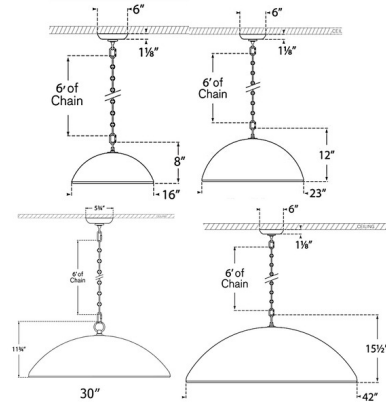

By Visual Comfort Signature

Description

The Elliot Wide Dome Pendant brings a refined, yet rugged, look to your interior space. The decorative chain holds a smooth concrete dome that casts a warm glow of light down through your room. Note: Due to the weight of the 30 inch and 42 inch fixtures, additional ceiling support is required.

Shown in antique brass / portland gray

Specifications

COLOR	Portland Gray
BODY FINISH	Antique Brass
WATTAGE	6.5W
DIMMER	Standard 120V
DIMENSIONS	16"W x 8"H
BULB NOT INCLUDED	1 x G40/Medium (E26)/6.5W/120V LED

Technical Information

PRODUCT DIMENSIONS	Adjustable Chain Length: 72"
--------------------	------------------------------

CLICK TO VIEW PRODUCT

Notes: