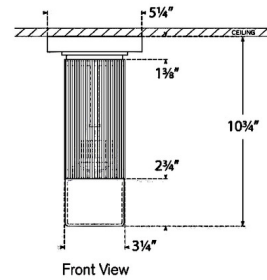

Shown in bronze / white

CLICK TO VIEW PRODUCT

Notes: