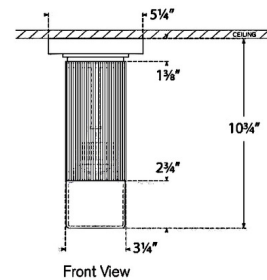

Shown in bronze / white

CLICK TO VIEW PRODUCT

Notes: