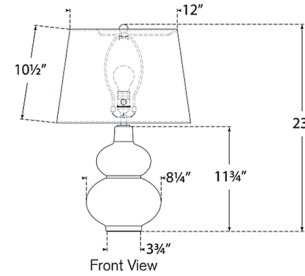

By Visual Comfort Signature

Description

The Ciccio Table Lamp brings a clean earthy feel to your interior space. The organic shaped alabaster body is topped by a tapered linen shade that casts warm light across your room. Dimmer switch is located on the lamp socket. Alabaster contains unique variations in both veining and tone, offering a custom look to each piece.

Shown in alabaster / linen

Specifications

COLOR Linen
BODY FINISH Alabaster
WATTAGE 15W
DIMMER Included
DIMENSIONS 15"W x 23"H
BULB NOT INCLUDED 1 x A19/Medium (E26)/15W/120V LED

CLICK TO VIEW PRODUCT

Notes: