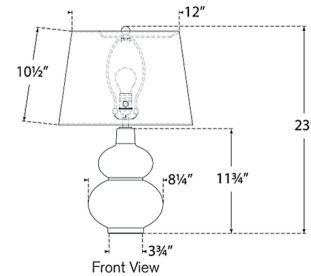

By Visual Comfort Signature

Description

The Ciccio Table Lamp brings a clean earthy feel to your interior space. The organic shaped alabaster body is topped by a tapered linen shade that casts warm light across your room. Dimmer switch is located on the lamp socket. Alabaster contains unique variations in both veining and tone, offering a custom look to each piece.

Shown in alabaster / linen

Specifications

COLOR	Linen
BODY FINISH	Alabaster
WATTAGE	15W
DIMMER	Included
DIMENSIONS	15"W x 23"H
BULB NOT INCLUDED	1 x A19/Medium (E26)/15W/120V LED

CLICK TO VIEW PRODUCT

Notes: