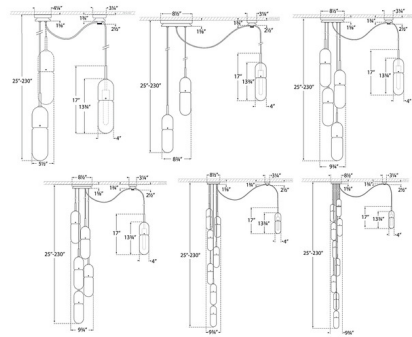

By Visual Comfort Signature

Description

The Junio Multi Light Chandelier brings a midcentury modern look to your interior space. Each bullet shaped body has a rivet detailed cap, and smooth glass that casts a warm glow of light across your room. Note: Cord Mounts are required, and sold separately, to create the spider-like effect on your ceiling as show in the images.

Shown in hand-rubbed antique brass / clear

Specifications

COLOR	Clear
BODY FINISH	Hand-Rubbed Antique Brass
WATTAGE	16W
DIMMER	Standard 120V
DIMENSIONS	5.5"W x 17"H
BULB NOT INCLUDED	2 x T10/Medium (E26)/8W/120V LED