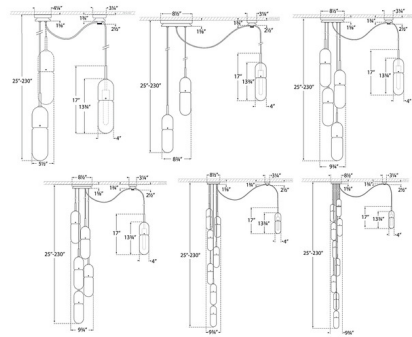

By Visual Comfort Signature

Description

The Junio Multi Light Chandelier brings a midcentury modern look to your interior space. Each bullet shaped body has a rivet detailed cap, and smooth glass that casts a warm glow of light across your room. Note: Cord Mounts are required, and sold separately, to create the spider-like effect on your ceiling as show in the images.

Shown in hand-rubbed antique brass / clear

Specifications

COLOR Clear
BODY FINISH Hand-Rubbed Antique Brass
WATTAGE 16W
DIMMER Standard 120V
DIMENSIONS 5.5"W x 17"H
BULB NOT INCLUDED 2 x T10/Medium (E26)/8W/120V LED