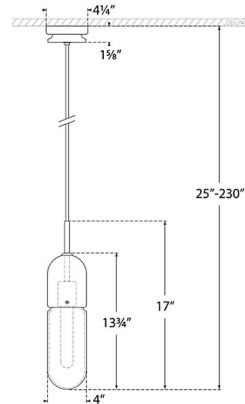

Shown in hand-rubbed antique brass / frosted

Specifications

| | |
|-------------------|----------------------------------|
| COLOR | Frosted |
| BODY FINISH | Hand-Rubbed Antique Brass |
| WATTAGE | 8W |
| DIMMER | Standard 120V |
| DIMENSIONS | 4"W x 17"H |
| BULB NOT INCLUDED | 1 x T10/Medium (E26)/8W/120V LED |