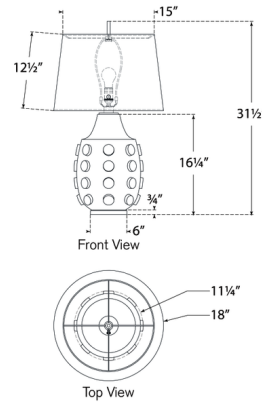

Shown in antique gild / linen

Specifications

COLOR Linen
BODY FINISH Antique Gild
WATTAGE 15W
DIMMER Included
DIMENSIONS 18"W x 31.5"H
BULB NOT INCLUDED 1 x A19/Medium (E26)/15W/120V LED

CLICK TO VIEW PRODUCT