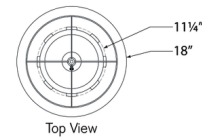

By Visual Comfort Signature

Description

The Orly Table Lamp features large, prominent rivet-like dots covering its surface, presenting a striking and modern design element for your room. A soft linen shade balances the look and emits diffused, evenly spread ambient illumination.

Shown in antique gild / linen

Specifications

COLOR Linen
BODY FINISH Antique Gild
WATTAGE 15W
DIMMER Included
DIMENSIONS 18"W x 31.5"H
BULB NOT INCLUDED 1 x A19/Medium (E26)/15W/120V LED

CLICK TO VIEW PRODUCT