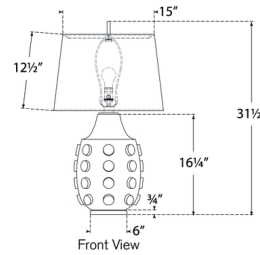

Shown in antique gild / linen

Specifications

COLOR Linen
BODY FINISH Antique Gild
WATTAGE 15W
DIMMER Included
DIMENSIONS 18"W x 31.5"H
BULB NOT INCLUDED 1 x A19/Medium (E26)/15W/120V LED

CLICK TO VIEW PRODUCT