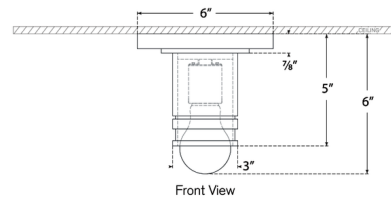

By Visual Comfort Signature

Description

Resembling an upside-down top hat, the Top Hat Ceiling Light strikes an elegant silhouette accented by step detailing throughout its Modernist Art Deco structure. Due to the exposed bulb design, an A19 bulb can create the look of a small spherical diffuser. Install a series of Top Hats in your hallway or living room to introduce welcoming ambient illumination.

Shown in bronze

Specifications

COLOR	N/A
BODY FINISH	Bronze
WATTAGE	15W
DIMMER	Standard 120V
DIMENSIONS	6"W x 6"H
BULB NOT INCLUDED	1 x A19/Medium (E26)/15W/120V LED

CLICK TO VIEW PRODUCT

Notes: