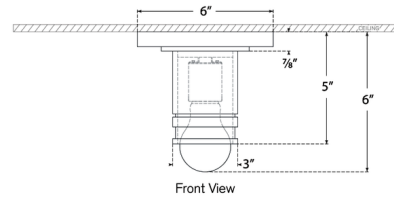

Specifications

COLOR . . . . . N/A
BODY FINISH . . . . . Hand-Rubbed Antique Brass
WATTAGE 15W
DIMMER . . . . . Standard 120V
DIMENSIONS . . . . . 6"W x 6"H
BULB NOT INCLUDED . . . . . 1 x A19/Medium (E26)/15W/120V LED