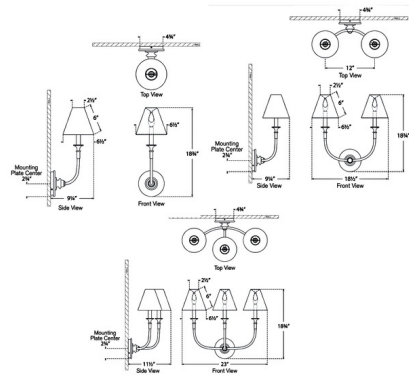

Description

The Piaf Wall Sconce brings a clean, airy feel to your interior space. The steel frame is accented with decorative hubs and topped with conical linen shades that cast warm shadows across your room.

Shown in antique gild / white linen

Specifications

COLOR	White Linen
BODY FINISH	Antique Gild
WATTAGE	13W
DIMMER	Standard 120V
DIMENSIONS	18.5"W x 18.75"H x 9.25"D
BULB NOT INCLUDED	2 x B11/Candelabra (E12)/6.5W/120V LED