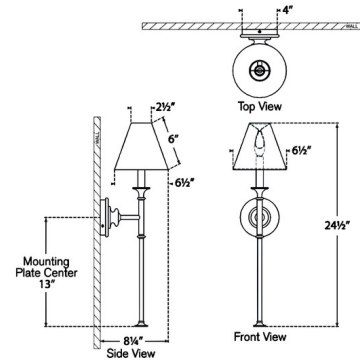

### Specifications

COLOR . . . . . Linen  
 BODY FINISH . . . . . Antique Gild  
 WATTAGE . . . . . 6.5W  
 DIMMER . . . . . Standard 120V  
 DIMENSIONS . . . . . 6.5"W x 24.5"H x 8.25"D  
 BULB NOT INCLUDED . . . . . 1 x B11/Candelabra (E12)/6.5W/120V LED