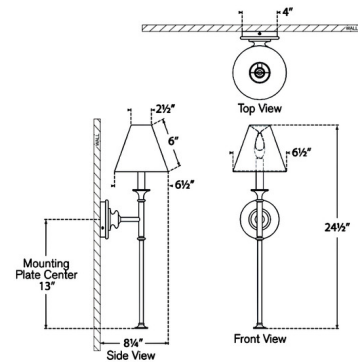

### Description

The Piaf Torch Wall Sconce brings a clean, airy feel to your interior space. The steel frame is accented with decorative hubs and topped with a conical linen shade that cast warm shadows across your room.

### Specifications

COLOR . . . . . White Linen  
BODY FINISH . . . . . Antique Gold  
WATTAGE . . . . . 6.5W  
DIMMER . . . . . Standard 120V  
DIMENSIONS . . . . . 6.5"W x 24.5"H x 8.25"D  
BULB NOT INCLUDED . . . . . 1 x B11/Candelabra (E12)/6.5W/120V LED