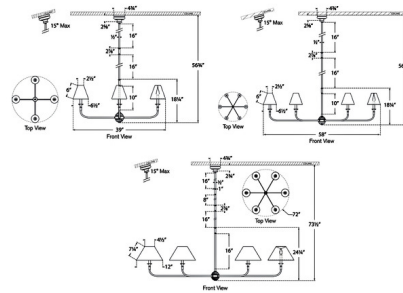

### Specifications

COLOR . . . . . White Linen  
BODY FINISH . . . . . Antique Gild  
WATTAGE . . . . . 26W  
DIMMER . . . . . Standard 120V  
DIMENSIONS . . . . . 39"W x 18.25"H  
BULB NOT INCLUDED . . . . . 4 x B11/Candelabra (E12)/6.5W/120V LED