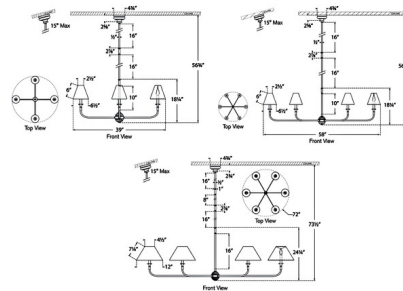

Shown in antique gild / white linen

Specifications

COLOR White Linen
 BODY FINISH Antique Gild
 WATTAGE 26W
 DIMMER Standard 120V
 DIMENSIONS 39"W x 18.25"H
 BULB NOT INCLUDED 4 x B11/Candelabra (E12)/6.5W/120V LED