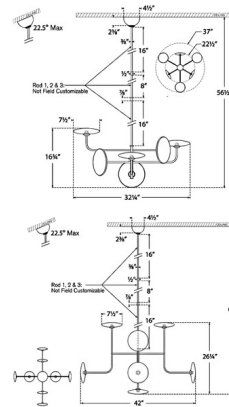

### Specifications

COLOR . . . . . Clear  
 BODY FINISH . . . . . Hand-Rubbed Antique Brass  
 WATTAGE . . . . . 184W  
 DIMMER . . . . . Standard 120V  
 DIMENSIONS . . . . . 42"W x 13.5"H  
 INTEGRATED LED MODULE . . . . . 8 x LED/23W/120V LED

### Technical Information

LAMP COLOR . . . . . 2700K  
 LUMENS/WATT . . . . . 76.09  
 LUMINOUS FLUX . . . . . 1750 lumens

Shown in hand-rubbed antique brass / clear

CLICK TO VIEW PRODUCT

Notes: