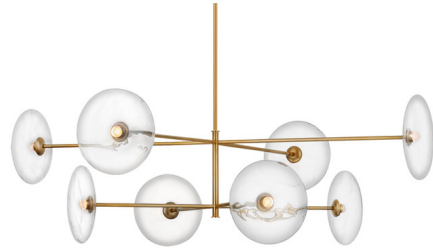

Lightology

lightology.com
866-954-4489
04-04-26

Project: _____
Company: _____
Location: _____ Fixture Type: _____
SPEC #: **VCG1243980**
Approved On: _____ Approved By: _____

Calvino Radial Chandelier

By Visual Comfort Signature

Description

The Calvino Radial Chandelier brings an out of this world look to your interior space. The hand blown glass discs appear to float on the intersecting frame, casting a halo of warm light across your room. Sloped ceiling to 22.5 degrees. Note: Includes two 16 inch and one 8 inch rods that are not field cuttable. All rods do not need to be used. Note: Custom Overall Heights are available. For quotes, please contact our sales team.

Specifications

COLOR . . . . . Clear
BODY FINISH . . . . . Hand-Rubbed Antique Brass
WATTAGE 184W
DIMMER . . . . . Standard 120V
DIMENSIONS . . . . . 42"W x 13.5"H
INTEGRATED LED MODULE . . . . . 8 x LED/23W/120V LED

Technical Information

LAMP COLOR 2700K
LUMENS/WATT 76.09
LUMINOUS FLUX . . . . . 1750 lumens