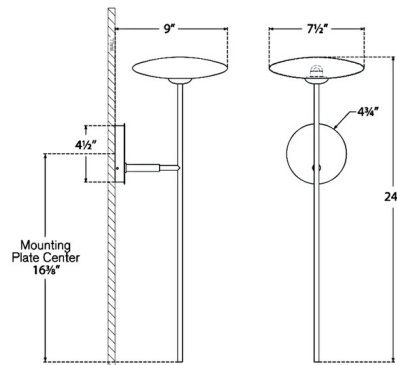

CLICK TO VIEW PRODUCT

Notes: