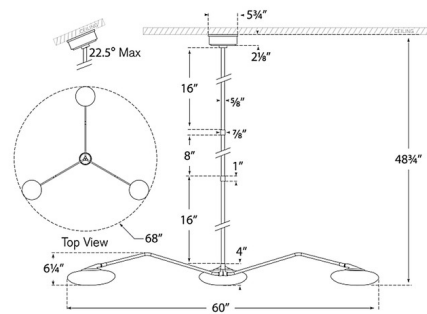

CLICK TO VIEW PRODUCT

Notes: