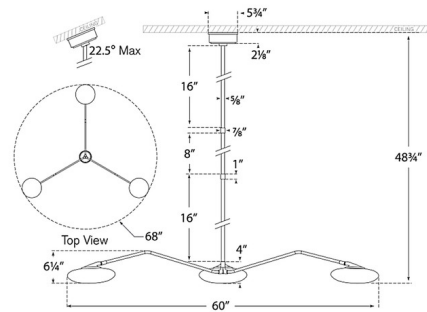

### Description

The Brindille Spider Chandelier brings an organic beauty with technical innovation to your interior space. The slim stem has branches with petal inspired glass shades that cast warm light across your room. Sloped ceiling to 22.5 degrees max. Note: Rods are not customizable. Note: Custom Overall Heights are available. For quotes, please contact our sales team.

### Specifications

COLOR . . . . . White  
 BODY FINISH . . . . . Gun Metal  
 WATTAGE . . . . . 60W  
 DIMMER . . . . . Standard 120V  
 DIMENSIONS . . . . . 60"W x 6.25"H  
 INTEGRATED LED MODULE . . . . . 3 x LED/20W/120V LED

### Technical Information

PRODUCT DIMENSIONS . . . . . Downrods: One 8" and Two 16" Included  
 LAMP COLOR . . . . . 2700K  
 LUMENS/WATT . . . . . 120.00  
 LUMINOUS FLUX . . . . . 2400 lumens

Shown in gun metal / white