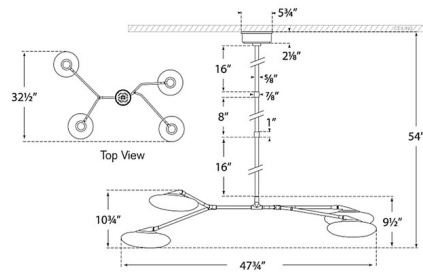

CLICK TO VIEW PRODUCT

Notes: