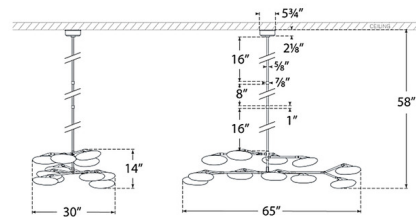

CLICK TO VIEW PRODUCT

Notes: