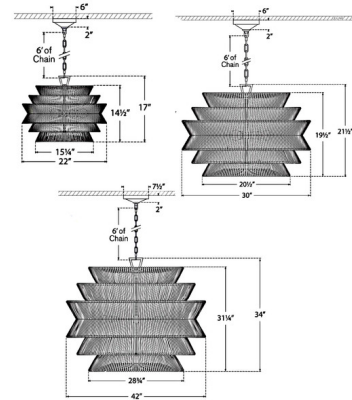

Shown in antique-burnished brass / natural abaca

Specifications

COLOR Natural Abaca
 BODY FINISH Antique-Burnished Brass
 WATTAGE 45W
 DIMMER Standard 120V
 DIMENSIONS 22"W x 17"H
 BULB NOT INCLUDED 3 x A19/Medium (E26)/15W/120V LED

Technical Information

PRODUCT DIMENSIONS Adjustable Chain Length: 72"

CLICK TO VIEW PRODUCT

Notes: