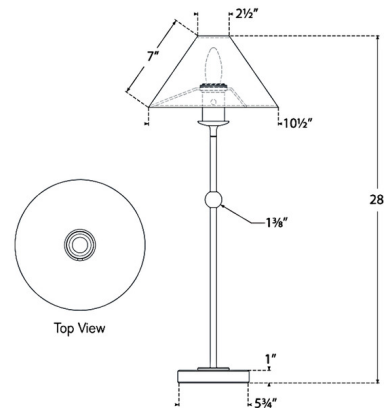

### Description

The Caspian Table Lamp brings a simplistic beauty to your interior space. The slim stem, with a ball accent, rests on an Alabaster base and is topped with a cone shaped linen shade that casts warm shadows across your room. Dimmer switch is located on the lamp socket.

### Specifications

COLOR	Linon
BODY FINISH	Antique-Burnished Brass
WATTAGE	6.5W
DIMMER	Included
DIMENSIONS	10.5"W x 28"H
BULB NOT INCLUDED	1 x B11/Candelabra (E12)/6.5W/120V LED

### Technical Information

PRODUCT DIMENSIONS	Cord: 144"
--------------------	------------

CLICK TO VIEW PRODUCT

Notes: