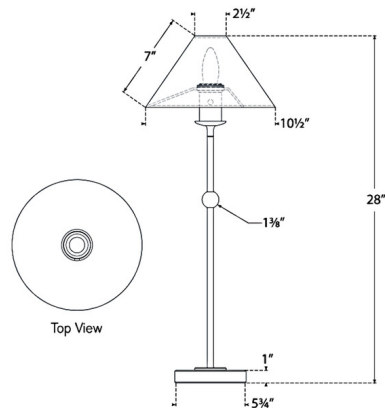

### Description

The Caspian Table Lamp brings a simplistic beauty to your interior space. The slim stem, with a ball accent, rests on an Alabaster base and is topped with a cone shaped linen shade that casts warm shadows across your room. Dimmer switch is located on the lamp socket.

### Specifications

COLOR . . . . . Linen  
BODY FINISH . . . . . Antique-Burnished Brass  
WATTAGE . . . . . 6.5W  
DIMMER . . . . . Included  
DIMENSIONS . . . . . 10.5"W x 28"H  
BULB NOT INCLUDED . . . . . 1 x B11/Candelabra (E12)/6.5W/120V LED

### Technical Information

PRODUCT DIMENSIONS . . . . . Cord: 144"

CLICK TO VIEW PRODUCT

Notes: