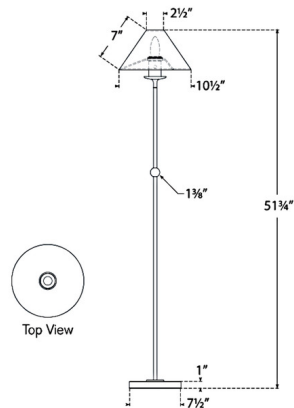

By Visual Comfort Signature

Description

The Caspian Floor Lamp brings a simplistic beauty to your interior space. The slim stem, with a ball accent, rests on an Alabaster base and is topped with a cone shaped linen shade that casts warm shadows across your room. Dimmer switch is located on the lamp socket.

Shown in antique-burnished brass / linen

Specifications

COLOR	Linen
BODY FINISH	Antique-Burnished Brass
WATTAGE	6.5W
DIMMER	Included
DIMENSIONS	10.5"W x 51.75"H
BULB NOT INCLUDED	1 x B11/Candelabra (E12)/6.5W/120V LED