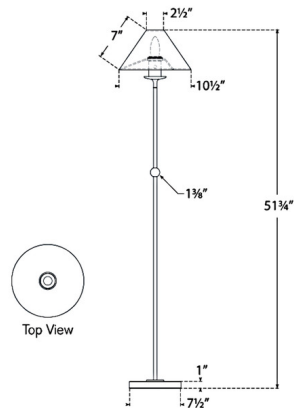

Lightology

lightology.com
866-954-4489
06-04-26

Project: _____

Company: _____

Location: _____ Fixture Type: _____

SPEC #: **VCG1244102**

Approved On: _____ Approved By: _____

Caspian Floor Lamp

By Visual Comfort Signature

Description

The Caspian Floor Lamp brings a simplistic beauty to your interior space. The slim stem, with a ball accent, rests on an Alabaster base and is topped with a cone shaped linen shade that casts warm shadows across your room. Dimmer switch is located on the lamp socket.

Specifications

COLOR . . . . . Linen
BODY FINISH . . . . . Polished Nickel
WATTAGE 6.5W
DIMMER . . . . . Included
DIMENSIONS . . . . . 10.5"W x 51.75"H
BULB NOT INCLUDED . . . . . 1 x B11/Candelabra (E12)/6.5W/120V LED

Technical Information

PRODUCT DIMENSIONS . . . . . Cord: 144"

Shown in polished nickel / linen

Top View

CLICK TO VIEW PRODUCT

Notes: