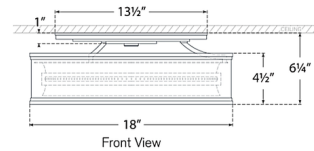

Shown in antique burnished brass

Specifications

COLOR	N/A
BODY FINISH	Antique Burnished Brass
WATTAGE	75W
DIMMER	Standard 120V
DIMENSIONS	18"W x 6.25"H
INTEGRATED LED MODULE	3 x LED/25W/120V LED

Technical Information