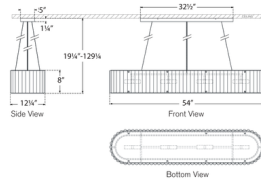

### Specifications

COLOR	..... Linen
BODY FINISH	..... Bronze
WATTAGE	..... 52W
DIMMER	..... Standard 120V
DIMENSIONS	..... 54"L x 12.25"W x 8"H
BULB NOT INCLUDED	..... 8 x B11/Candelabra (E12)/6.5W/120V LED