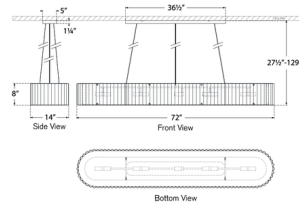

### Specifications

COLOR	..... Linen
BODY FINISH	..... Bronze
WATTAGE	..... 52W
DIMMER	..... Standard 120V
DIMENSIONS	..... 54"L x 12.25"W x 8"H
BULB NOT INCLUDED	..... 8 x B11/Candelabra (E12)/6.5W/120V LED