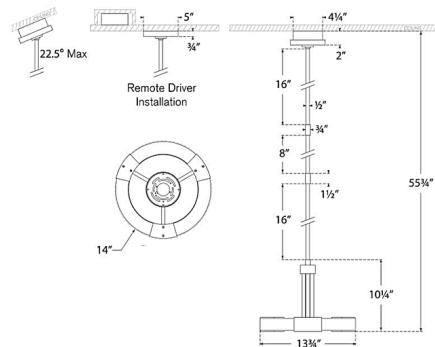

CLICK TO VIEW PRODUCT

Notes: