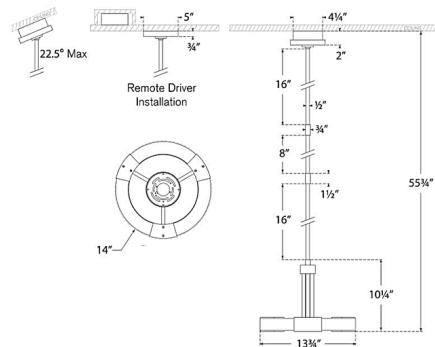

### Specifications

COLOR . . . . . Alabaster  
BODY FINISH . . . . . Antique-Burnished Brass  
WATTAGE . . . . . 108W  
DIMMER . . . . . Standard 120V  
DIMENSIONS . . . . . 13.75"W x 10.25"H  
INTEGRATED LED MODULE . . . . . 6 x LED/18W/120V LED

### Technical Information

PRODUCT DIMENSIONS . . . . . Downrods Included: 1 + 8", 2 + 16"  
LAMP COLOR . . . . . 2700K  
LUMENS/WATT . . . . . 83.33  
LUMINOUS FLUX . . . . . 1500 lumens

Shown in antique-burnished brass / alabaster