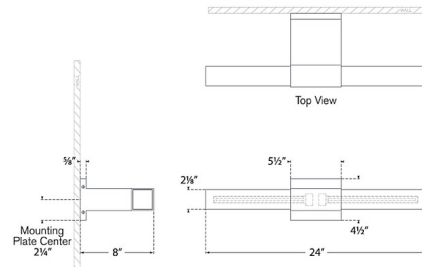

Shown in antique-burnished brass / alabaster

Specifications

COLOR Alabaster
BODY FINISH Antique-Burnished Brass
WATTAGE 56W
DIMMER Standard 120V
DIMENSIONS 24"W x 4.5"H x 8"D
INTEGRATED LED MODULE 2 x LED/28W/120V LED