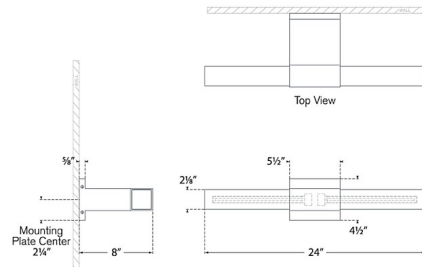

Lightology

lightology.com
866-954-4489
04-21-26

Project: _____

Company: _____

Location: _____ Fixture Type: _____

SPEC #: **VCG1244164**

Approved On: _____ Approved By: _____

Covet Bathroom Vanity Light

By Visual Comfort Signature

Description

The Covet Bathroom Vanity Light brings a clean organic look to your interior space. The smooth frame is complemented with natural Alabaster, that casts a warm glow of light across your room. Alabaster has subtle variations in color, making each piece unique.

Specifications

COLOR . . . . . Alabaster
BODY FINISH . . . . . Polished Nickel
WATTAGE 56W
DIMMER . . . . . Standard 120V
DIMENSIONS . . . . . 24"W x 4.5"H x 8"D
INTEGRATED LED MODULE . . . . . 2 x LED/28W/120V LED

Technical Information

LAMP COLOR 2700K
LUMENS/WATT 75.00
LUMINOUS FLUX . . . . . 2100 lumens

Notes:

Shown in polished nickel / alabaster

CLICK TO VIEW PRODUCT