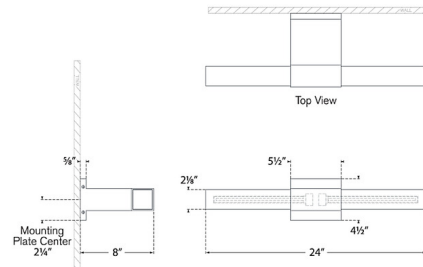

Shown in polished nickel / alabaster

Specifications

COLOR Alabaster
 BODY FINISH Polished Nickel
 WATTAGE 56W
 DIMMER Standard 120V
 DIMENSIONS 24"W x 4.5"H x 8"D
 INTEGRATED LED MODULE 2 x LED/28W/120V LED