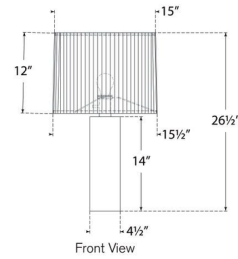

Shown in hand-rubbed antique brass / linen

Specifications

COLOR	Linen
BODY FINISH	Hand-Rubbed Antique Brass
WATTAGE	15W
DIMMER	Included
DIMENSIONS	15.5"W x 26.5"H
BULB NOT INCLUDED	1 x A19/Medium (E26)/15W/120V LED