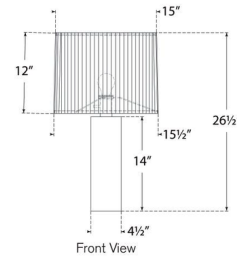

### Specifications

COLOR	..... Linen
BODY FINISH	..... Hand-Rubbed Antique Brass
WATTAGE	..... 15W
DIMMER	..... Included
DIMENSIONS	..... 15.5"W x 26.5"H
BULB NOT INCLUDED	..... 1 x A19/Medium (E26)/15W/120V LED