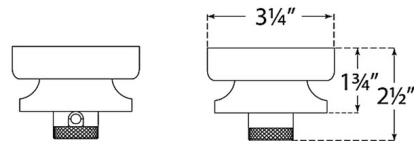

Description

The Junio Swag Cord Mount is for use with the Junio Multi Light Chandelier, sold separately, to create a spider-like look on your ceiling. One is required for each cord you would like to mount. You can hang the chandeliers as shown, or create your own unique design. Note: Swag Mount can be used for Single or Double cord mounting.

Specifications

COLOR	N/A
BODY FINISH	Hand-Rubbed Antique Brass
WATTAGE	N/A
DIMMER	N/A
DIMENSIONS	3.25"W x 1.75"H
BULB	N/A

Notes:

Shown in hand-rubbed antique brass

CLICK TO VIEW PRODUCT