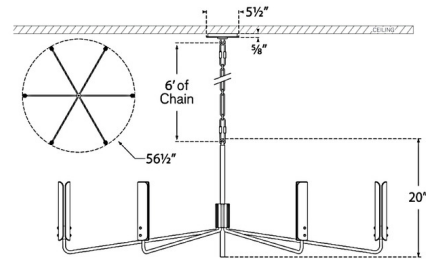

Shown in hand-rubbed antique brass / clear

Specifications

COLOR Clear
BODY FINISH Hand-Rubbed Antique Brass
WATTAGE 39W
DIMMER Standard 120V
DIMENSIONS 56.5"W x 20"H
BULB NOT INCLUDED 6 x T6/Candelabra (E12)/6.5W/120V LED

Technical Information

PRODUCT DIMENSIONS Adjustable Chain Length: 72"

CLICK TO VIEW PRODUCT

Notes: